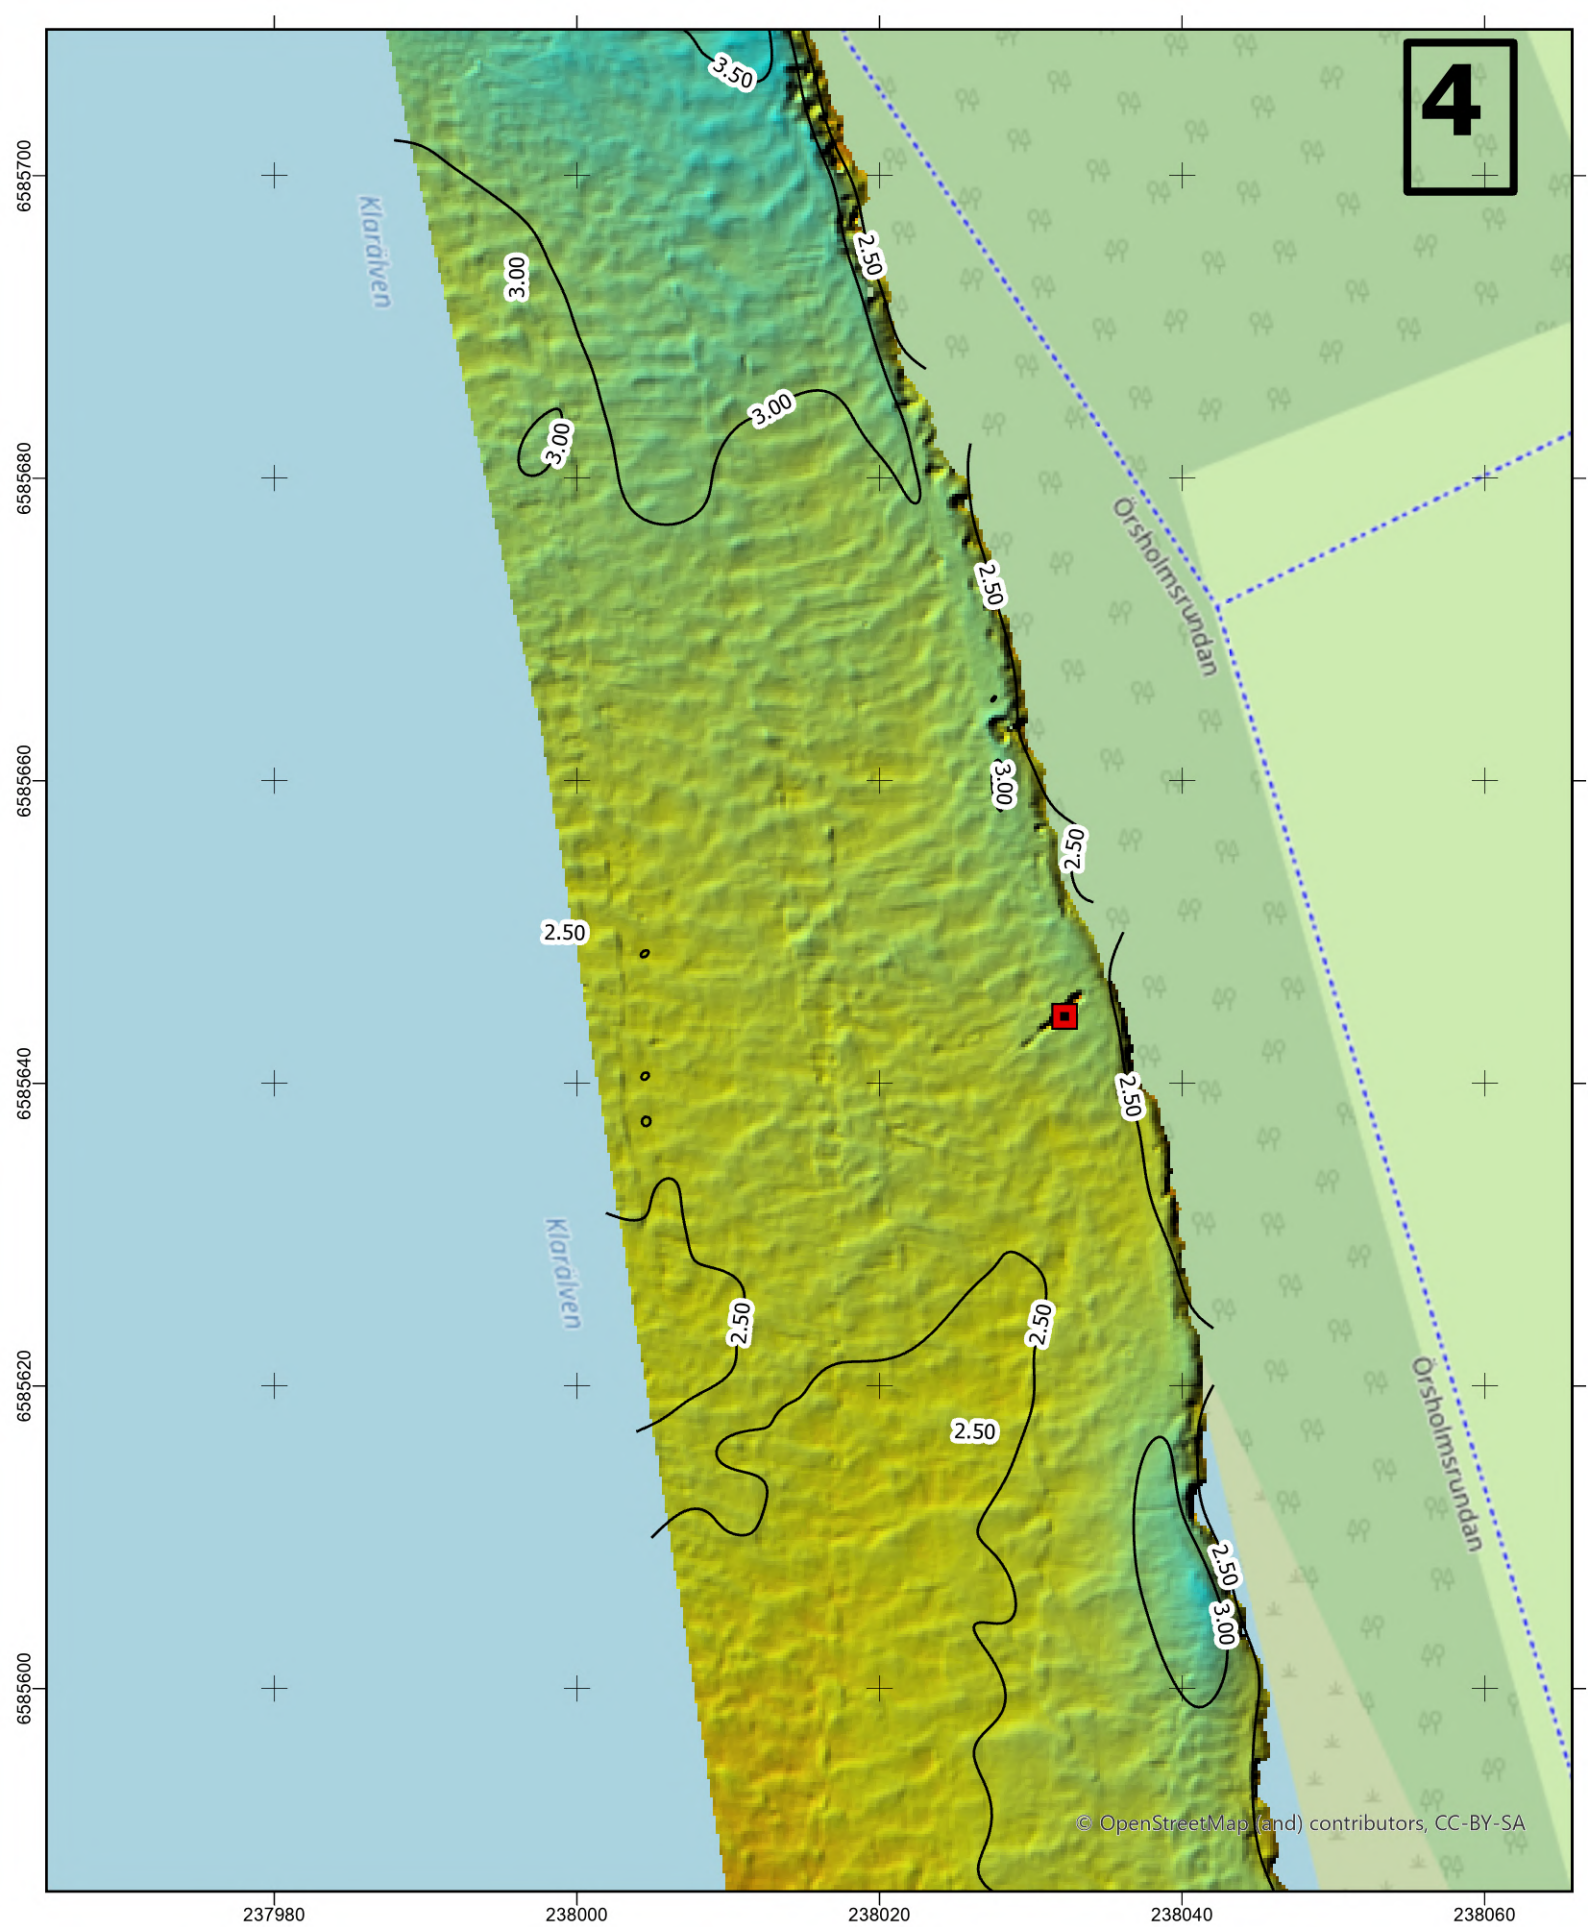

subc operations

Koordinatreferens: SWEREF99 12 00

1

Djup

Stock

subc operations

Koordinatreferens: SWEREF99 12 00

Stock

subc operations

Koordinatreferens: SWEREF99 12 00

© OpenStreetMap (and) contributors, CC-BY-SA

Stock

subc operations

Koordinatreferens: SWEREF99 12 00

4

© OpenStreetMap (and) contributors, CC-BY-SA

Stock

subc operations

Koordinatreferens: SWEREF99 12 00

5

Stock

subc operations

Koordinatreferens: SWEREF99 12 00

Djup

Stock

subc operations

Koordinatreferens: SWEREF99 12 00

Stock

subc operations

Koordinatreferens: SWEREF99 12 00

8

© OpenStreetMap (and) contributors, CC-BY-SA